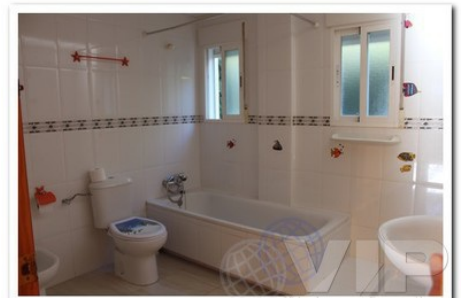

Ref:

VIP0,950EV

Turre Villa

2 Bedrooms

71m² / 764 ft² Build Size

Private Pool

Central Heating

Disabled Friendly

Sea views

Easy access

4 mins to the Shops

1 Bathroom

400m² / 4,306 ft² Plot Size

A/C Throughout

Close to a Golf course

Solarium

Urban location

10 mins to a Beach

Sold September 2015