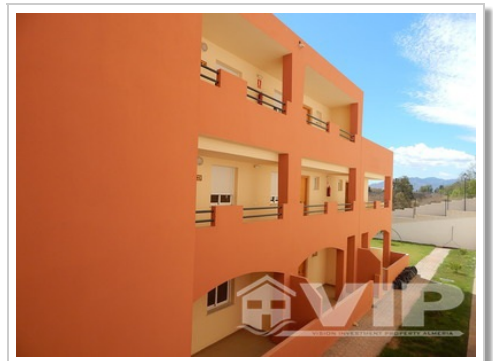

Ref:

69,950€

Vera Playa Apartment

2 Bedrooms

2 Levels

24m² / 258 ft² Plot Size

A/C pre-installed

Move in ready

Terrace

Urban location

Mains Water

Community Fees: 70€ per year

3 mins to the Shops

2 Bathrooms

68m² / 732 ft² Build Size

Communal Pool